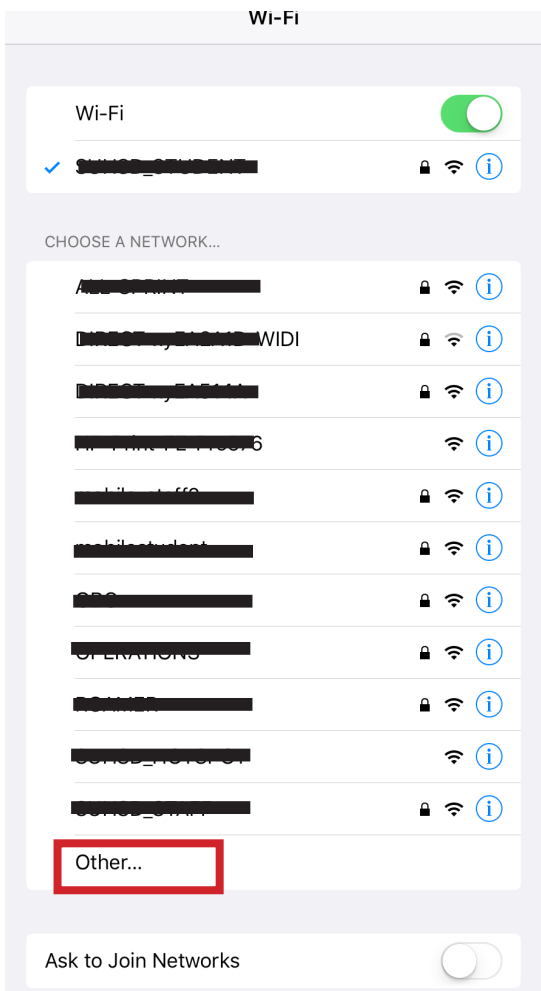

How to connect to STAFF and STUDENT wireless for all iOS devices

FOR STUDENT WIFI

FOR STAFF WIFI