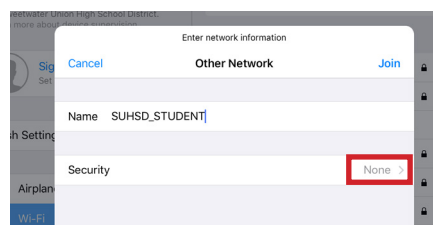

How to connect to STAFF and STUDENT wireless for all iOS devices

FOR STUDENT WIFI

FOR STAFF WIFI