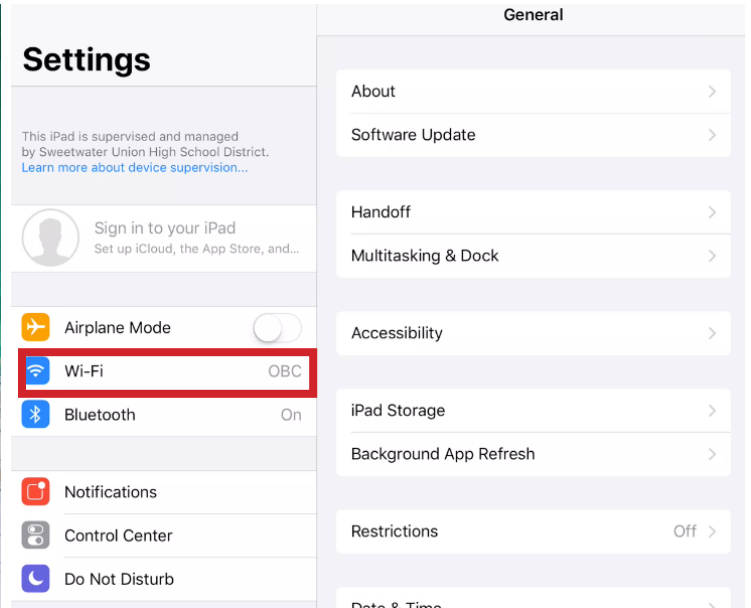

How to connect to STAFF and STUDENT wireless for all iOS devices

FOR STUDENT WIFI

FOR STAFF WIFI