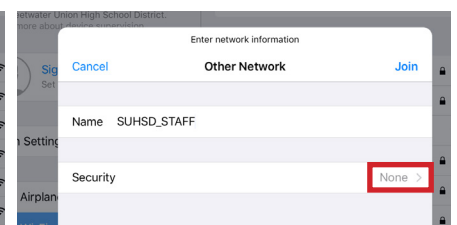

How to connect to STAFF and STUDENT wireless for all iOS devices

FOR STUDENT WIFI

FOR STAFF WIFI